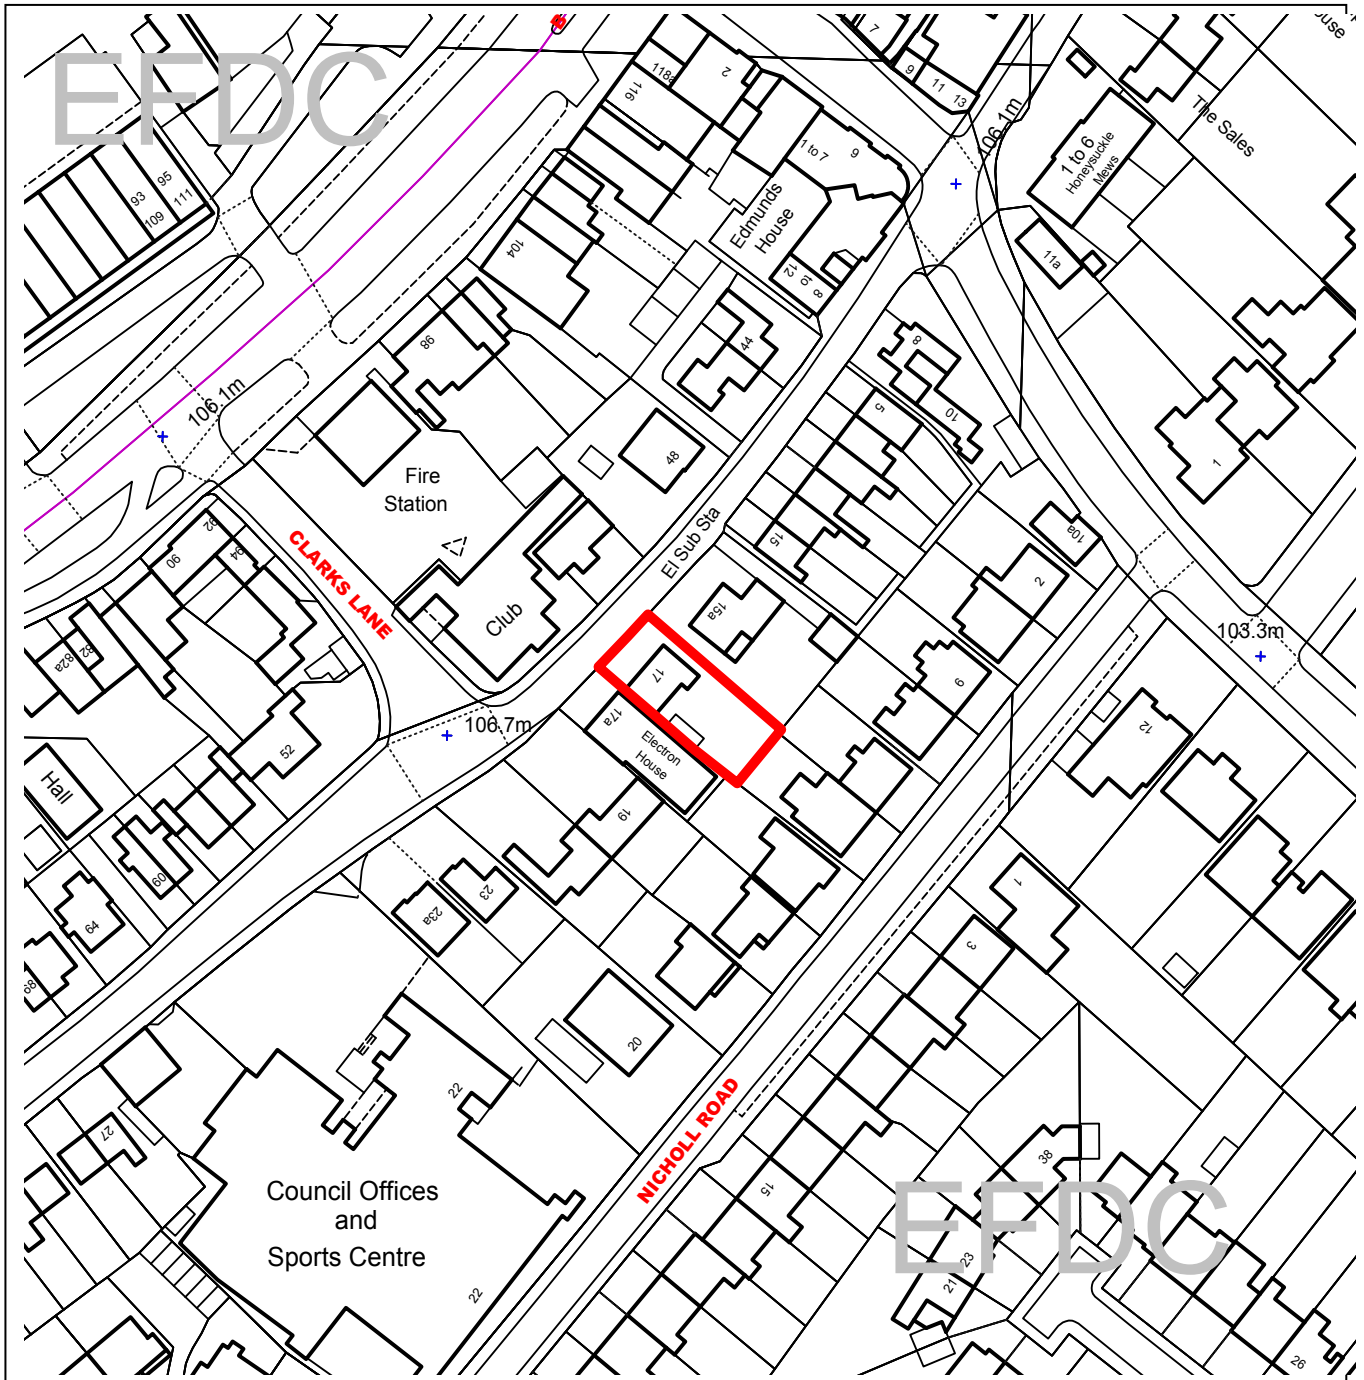

Epping Forest District Council

Agenda Item Number 8

Unauthorised reproduction infringes
Crown Copyright and may lead to
prosecution or civil proceedings.

Contains Ordnance Survey Data. ©
Crown Copyright 2013 EFDC License No:
100018534

Contains Royal Mail Data. © Royal Mail
Copyright & Database Right 2013

Application Number:	EPF/2550/16
Site Name:	17 Hemnall Street, Epping, CM16 4LS
Scale of Plot:	1/1250